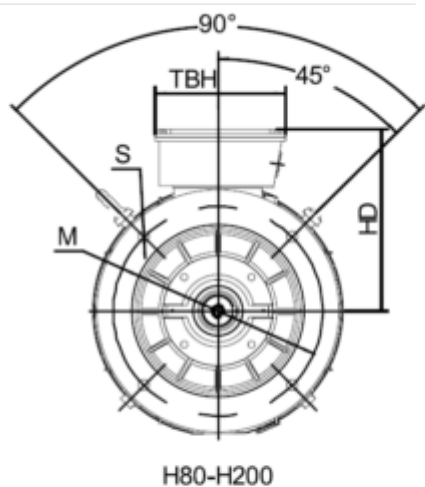

# Data Sheet

Article number: 250300400414

Description: Kleedrive T3C 112M-4 4.0KW 1400 rpm  
3x230/400V 50HZ IP55 B5 Eff=88,6%

## Measures

|           |           |           |
|-----------|-----------|-----------|
| AA = 231  | K = Ø12   | TBH = 134 |
| AC = Ø220 | L = 405   | TBS = 73  |
| AD = 292  | M = Ø265  | TBW = 134 |
| D = Ø28   | N = Ø230  |           |
| E = 60    | P = Ø300  |           |
| F = -     | R = 0     |           |
| G = 24    | S = 4     |           |
| HD = 180  | T = 4xØ15 |           |