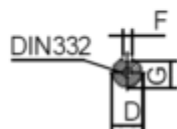

# Data Sheet

Article number: 250300400414

Description: Kleedrive T3C 112M-4 4.0KW 1400 rpm  
3x230/400V 50HZ IP55 B5 Eff=88,6%

## Measures

|           |           |           |
|-----------|-----------|-----------|
| AA = 231  | K = Ø12   | TBH = 134 |
| AC = Ø220 | L = 405   | TBS = 73  |
| AD = 292  | M = Ø265  | TBW = 134 |
| D = Ø28   | N = Ø230  |           |
| E = 60    | P = Ø300  |           |
| F = -     | R = 0     |           |
| G = 24    | S = 4     |           |
| HD = 180  | T = 4xØ15 |           |