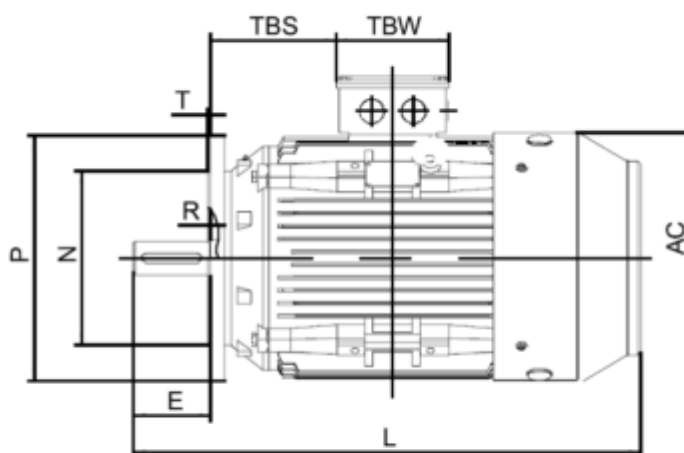

# Data Sheet

Article number: 250300400414

Description: Kleedrive T3C 112M-4 4.0KW 1400 rpm  
3x230/400V 50HZ IP55 B5 Eff=88,6%

## Measures

|           |           |           |
|-----------|-----------|-----------|
| AA = 231  | K = Ø12   | TBH = 134 |
| AC = Ø220 | L = 405   | TBS = 73  |
| AD = 292  | M = Ø265  | TBW = 134 |
| D = Ø28   | N = Ø230  |           |
| E = 60    | P = Ø300  |           |
| F = -     | R = 0     |           |
| G = 24    | S = 4     |           |
| HD = 180  | T = 4xØ15 |           |